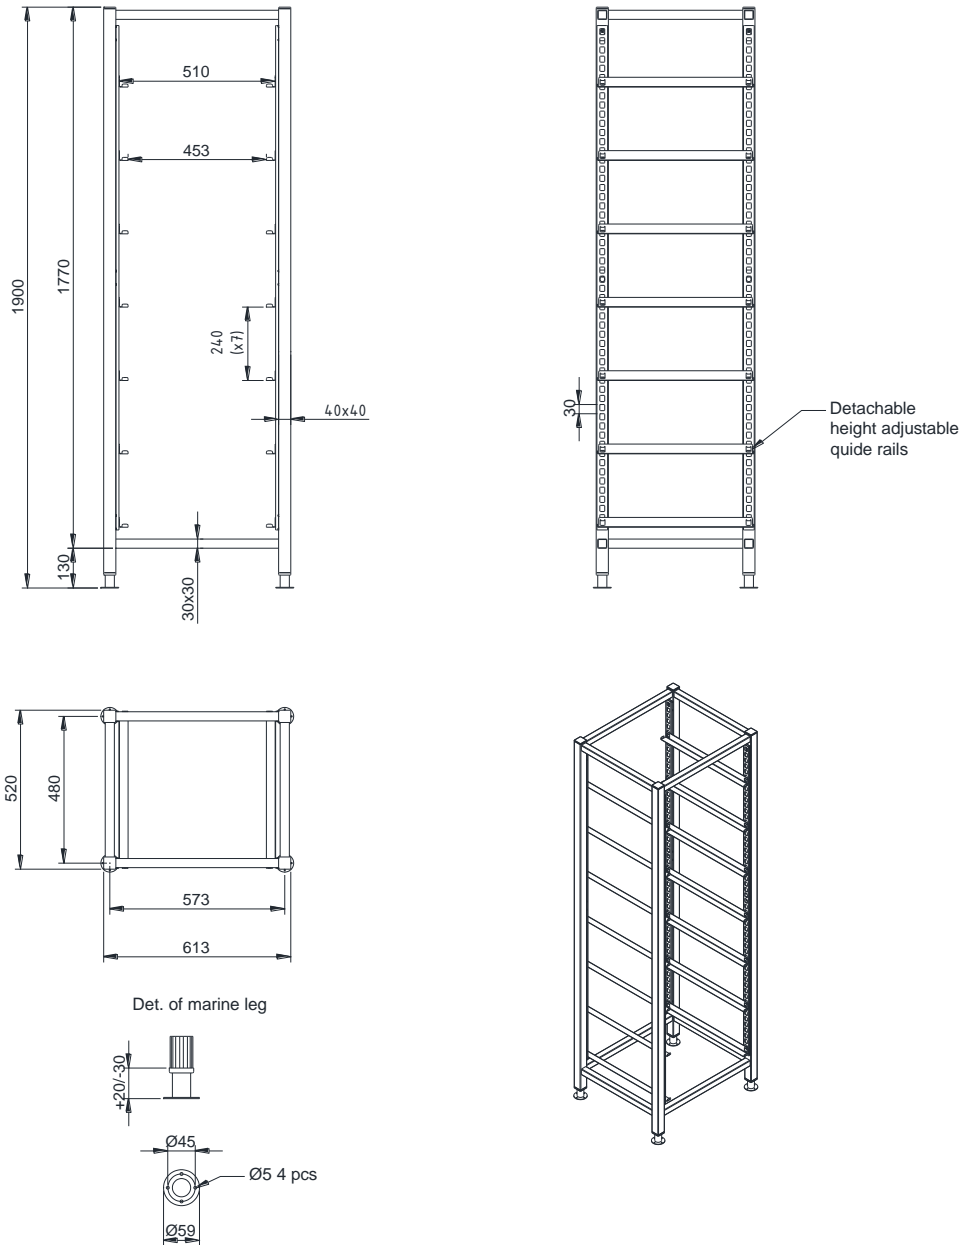

TECHNICAL FEATURES

- Frame s/s 40x40
- Guide rails s/s t=1,50mm
- Dimensioned for 500x500mm dish baskets
- Welded construction
- Adjustable legs with bolt holes

Basket rack with adjustable rails 1x7

TECHNICAL DATA	
Model	N-041-1
External dimensions w x d x h mm	613x520x1900
Capacity dish basket 500x500 mm pcs	7
Net weight kg	28
Unit volume m ³	0,77
Unit dimensions mm	
height	2050
depth	570
width	663

Due to continuous product development we reserve the right to technical changes without notice.

Basket rack with adjustable rails 2x7

TECHNICAL DATA	
Model	N-041-2
External dimensions w x d x h mm	1186x520x1900
Capacity dish basket 500x500 mm pcs	14
Net weight kg	48
Unit volume m ³	1,44
Unit dimensions mm	
height	2050
depth	570
width	1236

Due to continuous product development we reserve the right to technical changes without notice.

Basket rack with adjustable rails 3x7

TECHNICAL DATA	
Model	N-041-3
External dimensions w x d x h mm	1759x520x1900
Capacity dish basket 500x500 mm pcs	21
Net weight kg	68
Unit volume m ³	2,11
Unit dimensions mm	
height	2050
depth	570
width	1809

Due to continuous product development we reserve the right to technical changes without notice.

Basket rack with adjustable rails 4x7

TECHNICAL DATA	
Model	N-041-4
External dimensions w x d x h mm	2332x520x1900
Capacity dish basket 500x500 mm pcs	28
Net weight kg	88
Unit volume m ³	2,78
Unit dimensions mm	
height	2050
depth	570
width	2382