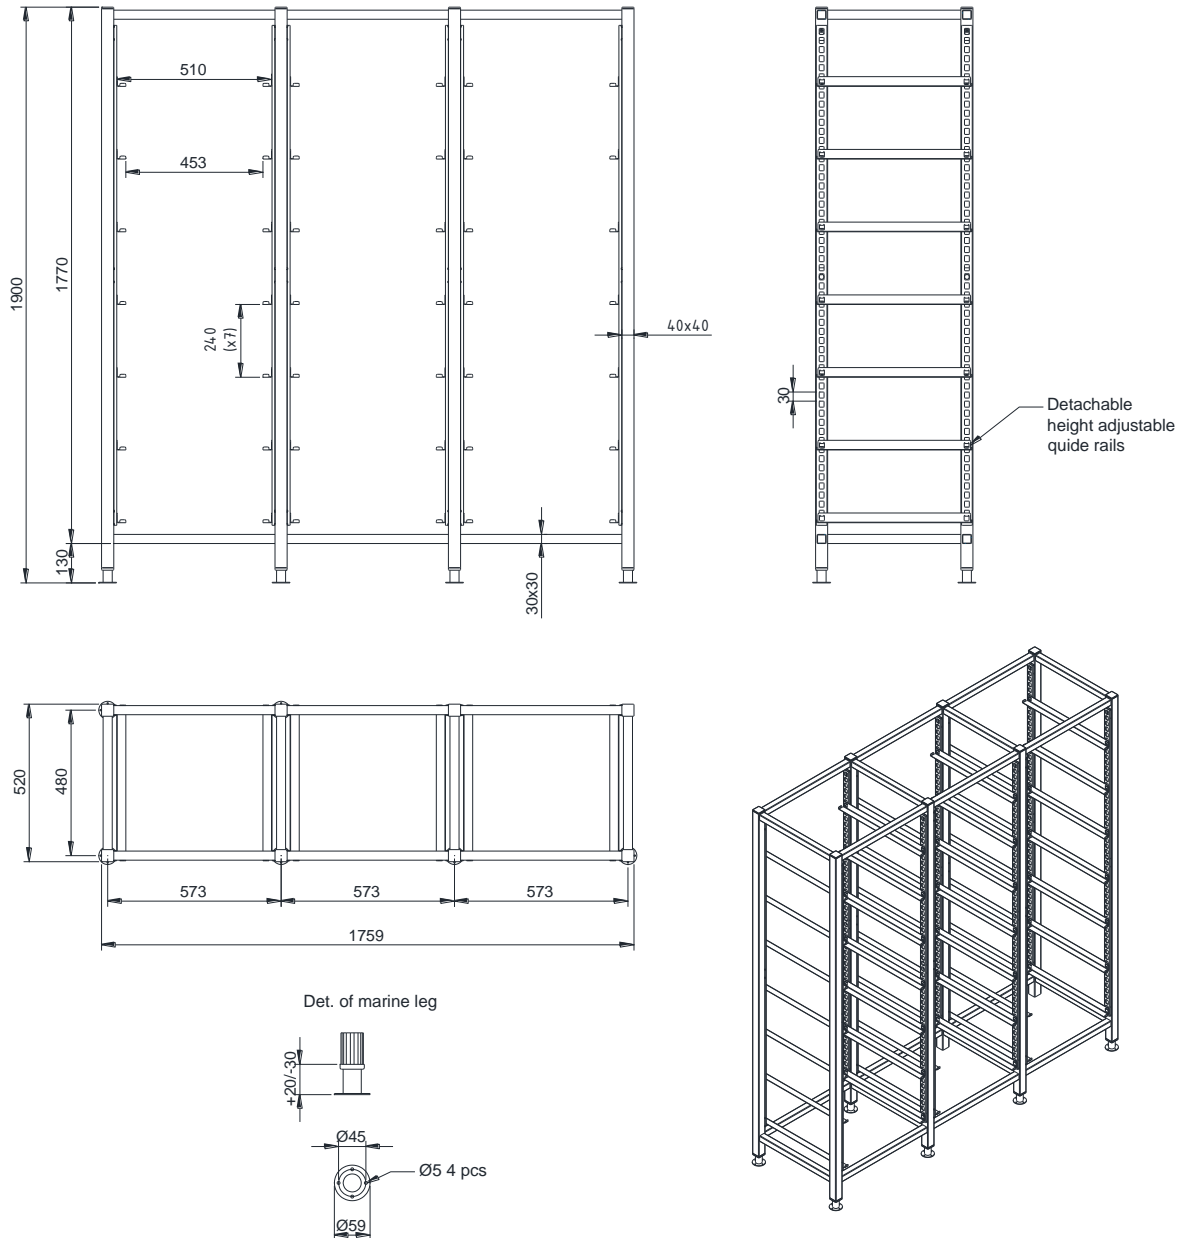

TECHNICAL FEATURES

- Frame s/s 40x40
- Guide rails s/s t=1,50mm
- Dimensioned for 500x500mm dish baskets
- Welded construction
- Adjustable legs with bolt holes

Basket rack with adjustable rails 1x7

TECHNICAL DATA	
Model	N-041-1
External dimensions w x d x h mm	613x520x1900
Capacity dish basket 500x500 mm pcs	7
Net weight kg	28
Unit volume m ³	0,77
Unit dimensions mm	
height	2050
depth	570
width	663

Due to continuous product development we reserve the right to technical changes without notice.

Basket rack with adjustable rails 2x7

TECHNICAL DATA	
Model	N-041-2
External dimensions w x d x h mm	1186x520x1900
Capacity dish basket 500x500 mm pcs	14
Net weight kg	48
Unit volume m ³	1,44
Unit dimensions mm	
height	2050
depth	570
width	1236

Due to continuous product development we reserve the right to technical changes without notice.

Basket rack with adjustable rails 3x7

TECHNICAL DATA	
Model	N-041-3
External dimensions w x d x h mm	1759x520x1900
Capacity dish basket 500x500 mm pcs	21
Net weight kg	68
Unit volume m ³	2,11
Unit dimensions mm	
height	2050
depth	570
width	1809

Due to continuous product development we reserve the right to technical changes without notice.

Basket rack with adjustable rails 4x7

TECHNICAL DATA	
Model	N-041-4
External dimensions w x d x h mm	2332x520x1900
Capacity dish basket 500x500 mm pcs	28
Net weight kg	88
Unit volume m ³	2,78
Unit dimensions mm	
height	2050
depth	570
width	2382