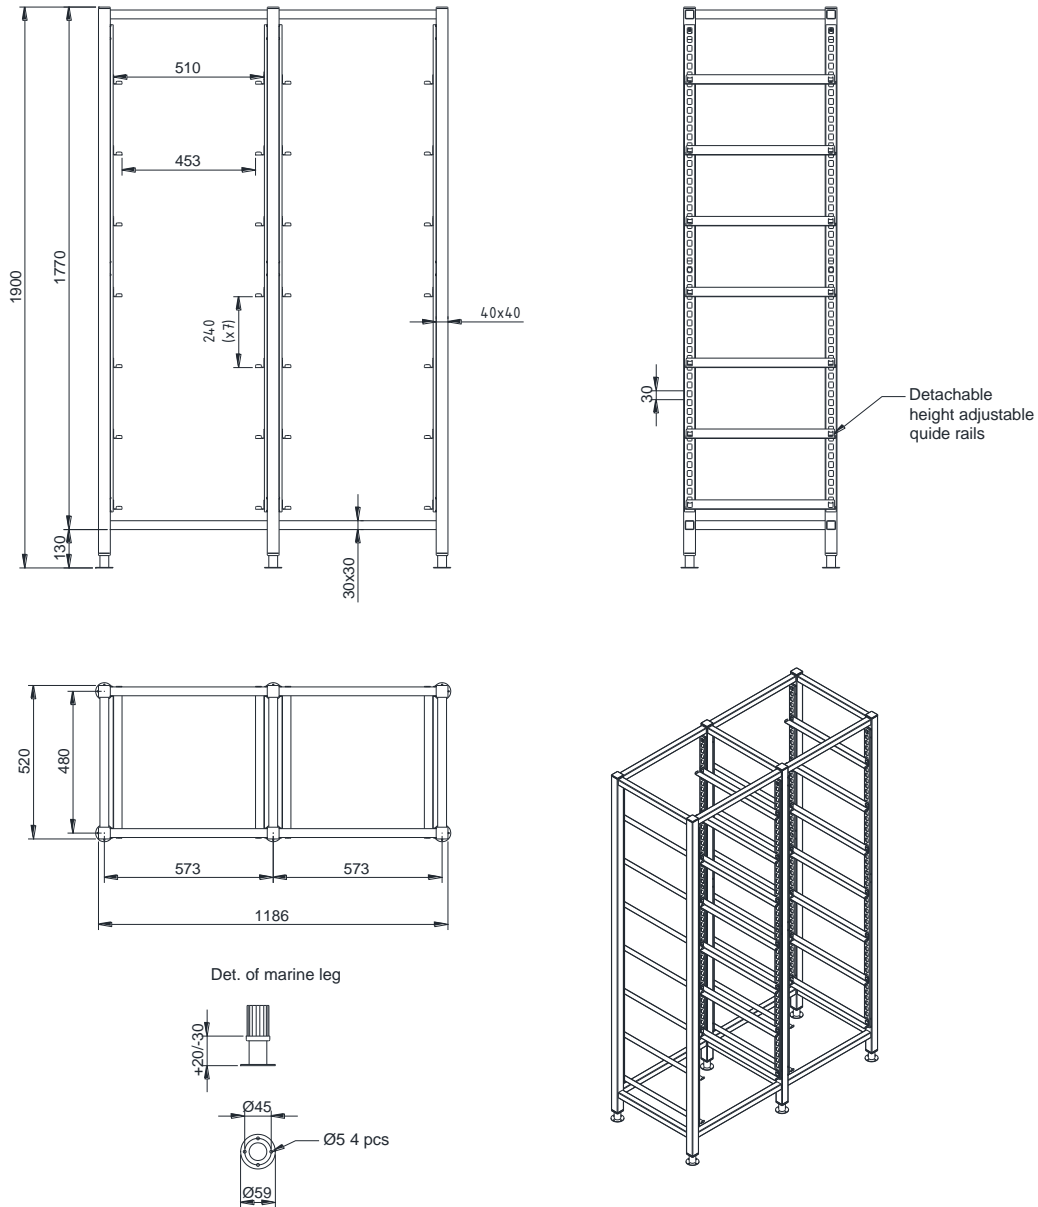

TECHNICAL FEATURES

- Frame s/s 40x40
- Guide rails s/s t=1,50mm
- Dimensioned for 500x500mm dish baskets
- Welded construction
- Adjustable legs with bolt holes

Basket rack with adjustable rails 1x7

TECHNICAL DATA	
Model	N-041-1
External dimensions w x d x h mm	613x520x1900
Capacity dish basket 500x500 mm pcs	7
Net weight kg	28
Unit volume m ³	0,77
Unit dimensions mm	
height	2050
depth	570
width	663

Due to continuous product development we reserve the right to technical changes without notice.

Basket rack with adjustable rails 2x7

TECHNICAL DATA	
Model	N-041-2
External dimensions w x d x h mm	1186x520x1900
Capacity dish basket 500x500 mm pcs	14
Net weight kg	48
Unit volume m ³	1,44
Unit dimensions mm	
height	2050
depth	570
width	1236

Due to continuous product development we reserve the right to technical changes without notice.

Basket rack with adjustable rails 3x7

TECHNICAL DATA	
Model	N-041-3
External dimensions w x d x h mm	1759x520x1900
Capacity dish basket 500x500 mm pcs	21
Net weight kg	68
Unit volume m ³	2,11
Unit dimensions mm	
height	2050
depth	570
width	1809

Due to continuous product development we reserve the right to technical changes without notice.

Basket rack with adjustable rails 4x7

TECHNICAL DATA	
Model	N-041-4
External dimensions w x d x h mm	2332x520x1900
Capacity dish basket 500x500 mm pcs	28
Net weight kg	88
Unit volume m ³	2,78
Unit dimensions mm	
height	2050
depth	570
width	2382