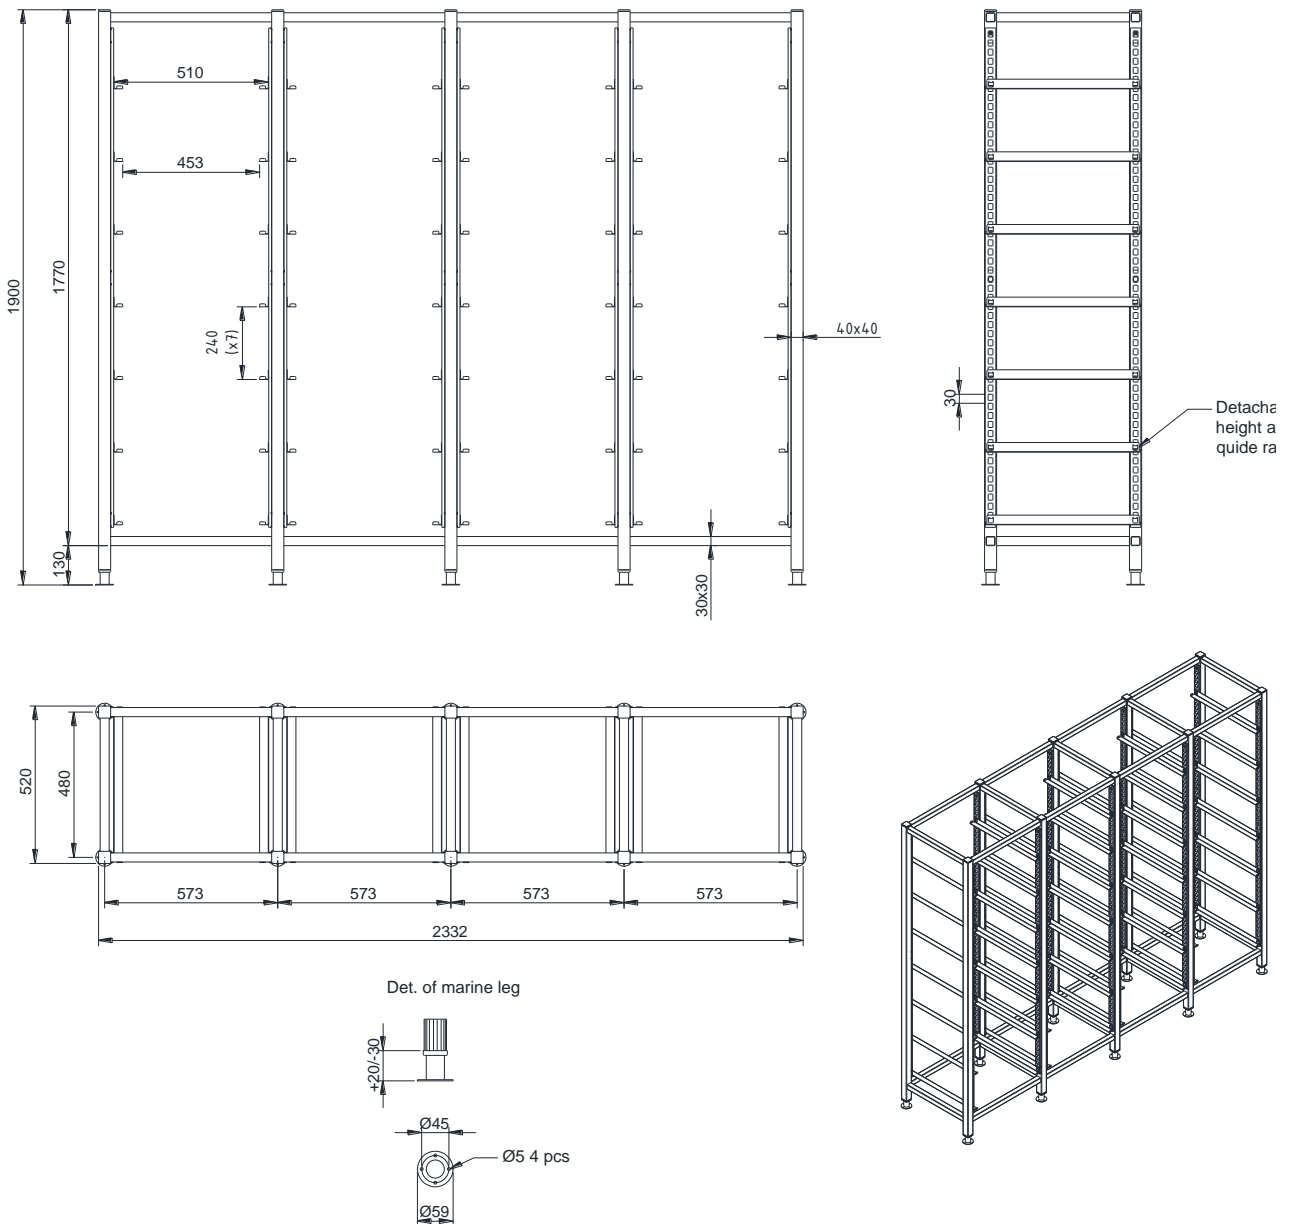

TECHNICAL FEATURES

- Frame s/s 40x40
- Guide rails s/s t=1,50mm
- Dimensioned for 500x500mm dish baskets
- Welded construction
- Adjustable legs with bolt holes

Basket rack with adjustable rails 1x7

TECHNICAL DATA	
Model	N-041-1
External dimensions w x d x h mm	613x520x1900
Capacity dish basket 500x500 mm pcs	7
Net weight kg	28
Unit volume m ³	0,77
Unit dimensions mm	
height	2050
depth	570
width	663

Due to continuous product development we reserve the right to technical changes without notice.

Basket rack with adjustable rails 2x7

TECHNICAL DATA	
Model	N-041-2
External dimensions w x d x h mm	1186x520x1900
Capacity dish basket 500x500 mm pcs	14
Net weight kg	48
Unit volume m ³	1,44
Unit dimensions mm	
height	2050
depth	570
width	1236

Due to continuous product development we reserve the right to technical changes without notice.

Basket rack with adjustable rails 3x7

TECHNICAL DATA	
Model	N-041-3
External dimensions w x d x h mm	1759x520x1900
Capacity dish basket 500x500 mm pcs	21
Net weight kg	68
Unit volume m ³	2,11
Unit dimensions mm	
height	2050
depth	570
width	1809

Due to continuous product development we reserve the right to technical changes without notice.

Basket rack with adjustable rails 4x7

TECHNICAL DATA	
Model	N-041-4
External dimensions w x d x h mm	2332x520x1900
Capacity dish basket 500x500 mm pcs	28
Net weight kg	88
Unit volume m ³	2,78
Unit dimensions mm	
height	2050
depth	570
width	2382